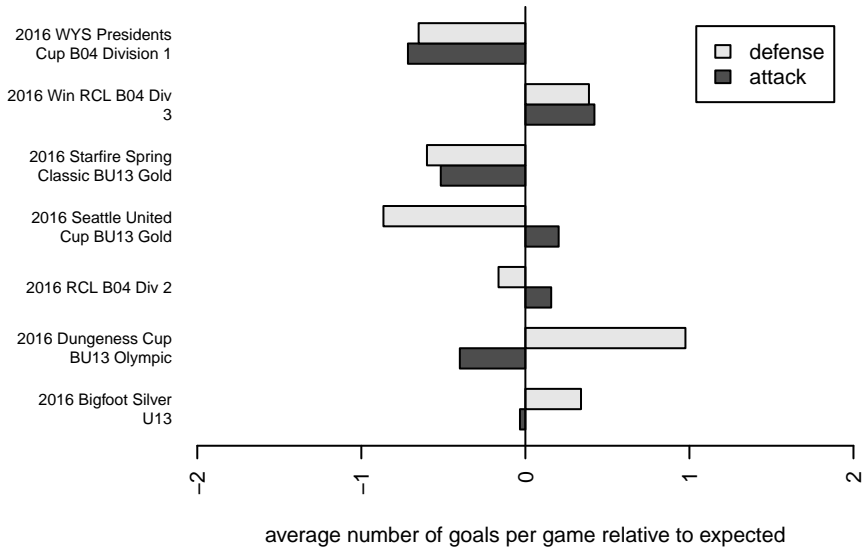

Performance relative to 13 month average