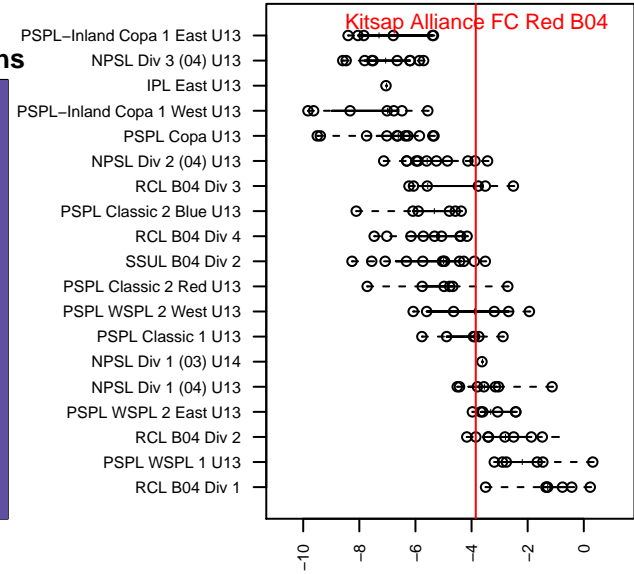

**attack and defense rating
relative to others at age
and all opponents in last 13 months**