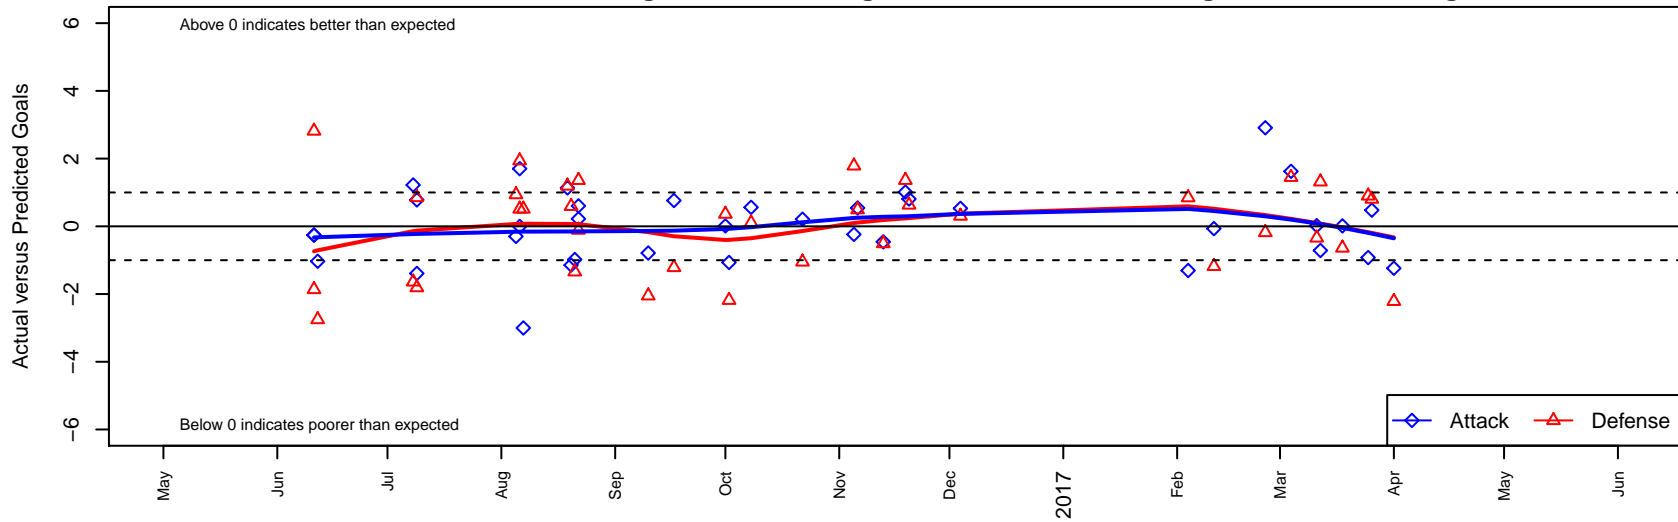

Kitsap Alliance FC Red B04

Kitsap Alliance FC
 Silverdale, WA
 B04 total strength=905
 attack=1.4 defense=1.48
 fall league = RCL B04 Div 2
 spr league = Win RCL B04 Div 3

alt names used:
 KITSAP ALLIANCE BOYS 04 (WA)
 Kitsap Alliance FC B04 A
 Kitsap Alliance B04A
 Kitsap Alliance B04A
 Kitsap Alliance B04
 Kitsap Alliance FC B04 A
 Kitsap Alliance FC B04 A

Venues played:
 2016 Starfire Spring Classic BU13 Gold
 2016 Seattle United Cup BU13 Gold
 2016 Dungeness Cup BU13 Olympic
 2016 Bigfoot Silver U13
 2016 RCL B04 Div 2
 2016 Win RCL B04 Div 3
 2016 WYS Presidents Cup B04 Division 1

Kitsap Alliance FC Red B04
 Dots are actual minus expected GF (blue circles) and GA (red triangles).
 Blue line is smoothed change in attack strength. Red is smoothed change in defense strength.

**attack and defense variance (black dot)
relative to other teams
and top 10 in region**