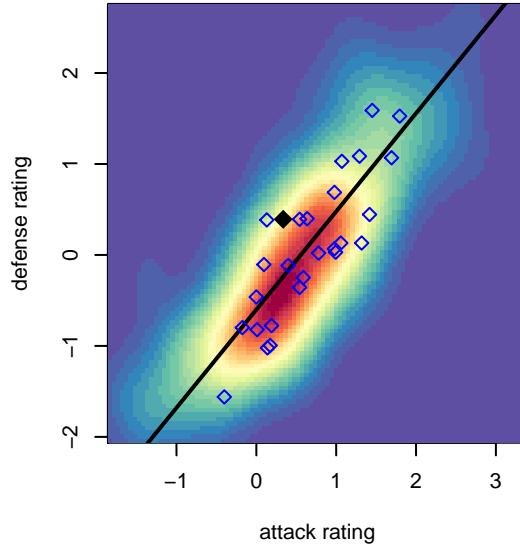

**attack and defense rating
relative to others at age
and all opponents in last 13 months**